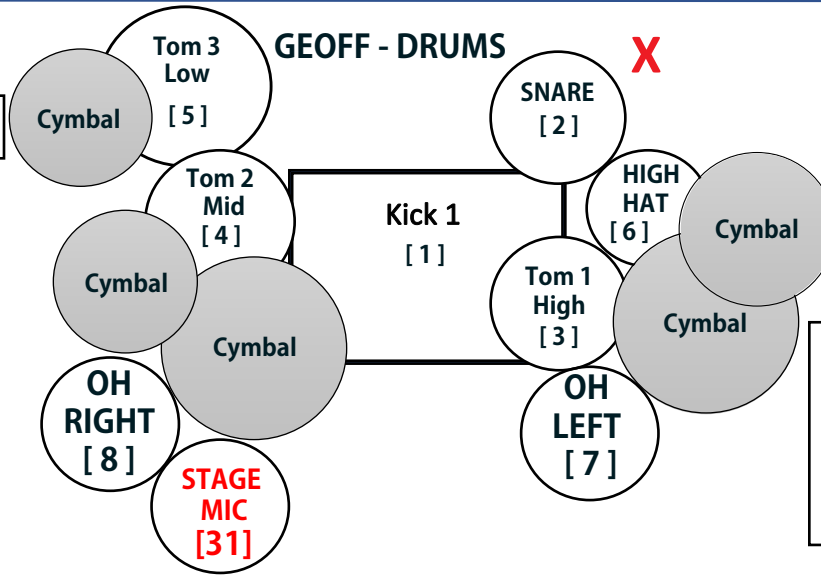

X = PowerDropsForBand

Monitor Board
Presonus RM32AI – Digital
 Band provides 32 channel split snake w/ 15ft whip (placement may vary)

**** 5 mic stands needed (4 VOX, 1 Stage Mic)**

**** Our drummer supplies all his mics & overhead equipment**

**** Band has their own DI boxes**

INPUT LIST

- 1 – Kick Drum (Prod prov kick mic stand)
- 2 – Snare Drum
- 3 – Tom 1 (high)
- 4 – Tom 2 (mid)
- 5 – Tom 3 (low)
- 6 – HighHat
- 7 – OverHead L

- 8 – OverHead R
- 9 – OPEN
- 10 – Click Track (not in FOH mix)
- 11 – Bass Guitar
- 12 – Sean Axe
- 13 – Sean VOX (Prod mic stand)
- 14 – Windy VOX (Prod mic stand)

- 15 – Brandon Axe
- 16 – Brandon Acoustic
- 17 – Brandon VOX (Prod mic stand)
- 18 – OPEN
- 19 – Keys (left)
- 20 – Keys (right)

- 21 – Tucker Axe (left)
- 22 – Tucker Axe (right)
- 23 – Mandolin
- 24 – Saxophone
- 25 – Tucker VOX (Prod mic stand)
- 31 – Stage Mic (Prod mic stand)