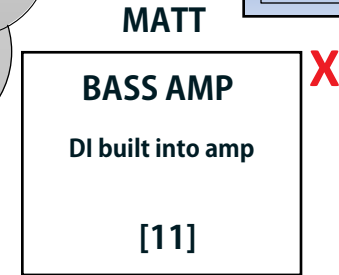

X = PowerDropsForBand

Monitor Board
Presonus RM32AI – Digital
 Band provides 32 channel split snake w/ 15ft whip (placement may vary)

**** 5 mic stands needed (4 VOX, 1 Stage Mic)**

**** Our drummer supplies all his mics & overhead equipment**

**** Band has their own DI boxes**

INPUT LIST

- 1 – Kick Drum (Prod prov kick mic stand)
- 2 – Snare Drum
- 3 – Tom 1 (high)
- 4 – Tom 2 (mid)
- 5 – Tom 3 (low)
- 6 – HighHat
- 7 – OverHead L

- 8 – OverHead R
- 9 – OPEN
- 10 – Click Track (not in FOH mix)
- 11 – Bass Guitar
- 12 – Sean Axe
- 13 – Sean VOX (Prod mic stand)
- 14 – Windy VOX (Prod mic stand)

- 15 – Brandon Axe
- 16 – Brandon Acoustic
- 17 – Brandon VOX (Prod mic stand)
- 18 – OPEN
- 19 – Keys (left)
- 20 – Keys (right)

- 21 – Tucker Axe (left)
- 22 – Tucker Axe (right)
- 23 – Mandolin
- 24 – Saxophone
- 25 – Tucker VOX (Prod mic stand)
- 31 – Stage Mic (Prod mic stand)