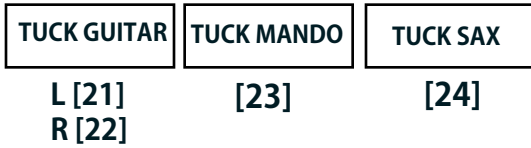

X = PowerDropsForBand

Monitor Board
Presonus RM32AI – Digital
 Band provides 32 channel split snake w/ 15ft whip (placement may vary)

**** 5 mic stands needed (4 VOX, 1 Stage Mic)**

**** Our drummer supplies all his mics & overhead equipment**

**** Band has their own DI boxes**

INPUT LIST

- 1 – Kick Drum (Prod prov kick mic stand)
- 2 – Snare Drum
- 3 – Tom 1 (high)
- 4 – Tom 2 (mid)
- 5 – Tom 3 (low)
- 6 – HighHat
- 7 – OverHead L

- 8 – OverHead R
- 9 – OPEN
- 10 – Click Track (not in FOH mix)
- 11 – Bass Guitar
- 12 – Sean Axe
- 13 – Sean VOX (Prod mic stand)
- 14 – Windy VOX (Prod mic stand)